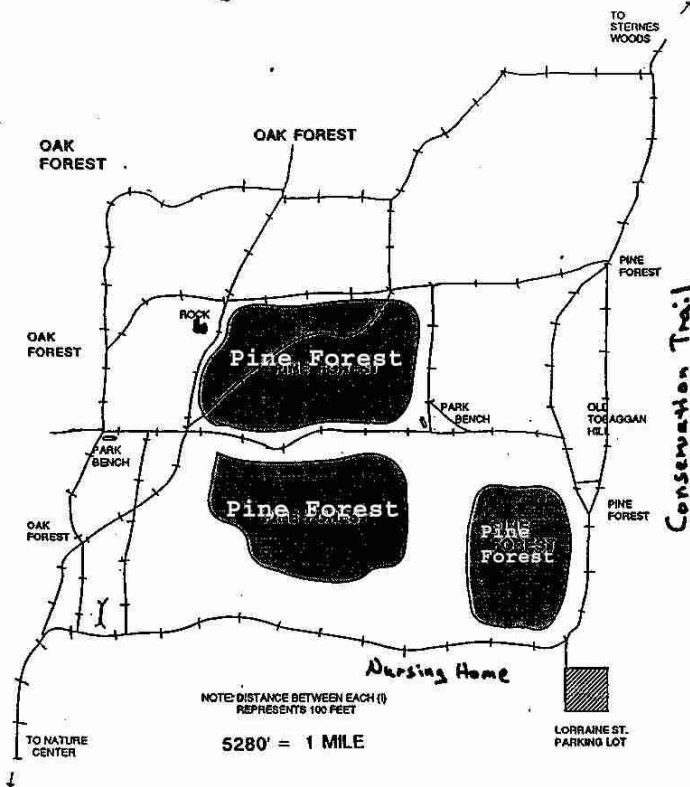

WINGATE PRAIRIE HIKING TRAILS

High Tension Wires

.7 MILE

.7 MILE

1 MILE

.75 MILE

MAP PREPARED BY JOHN TREPTOW

Wingate Prairie

An Illinois Nature Preserve
Crystal Lake Park District

For your continued enjoyment of this nature preserve, please:
Stay on the trails
Don't pick -- this year's flowers form next year's seed.
Help keep your park clean of man-made litter.