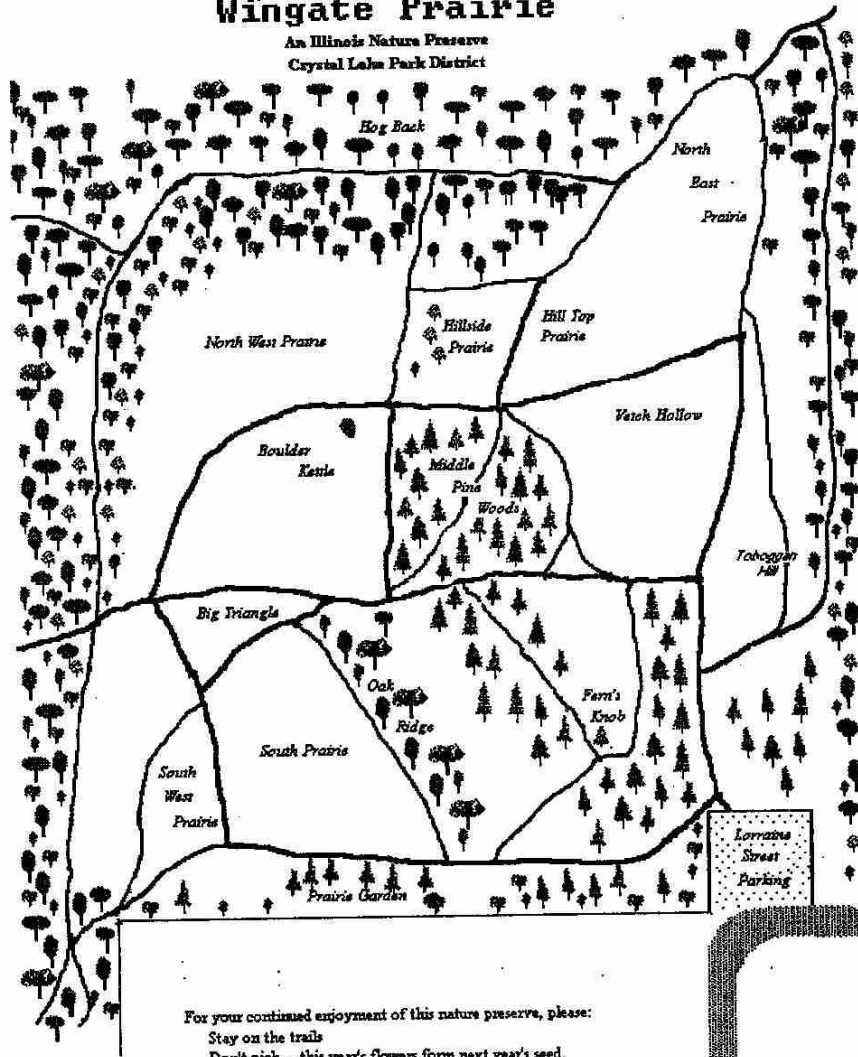

WINGATE PRAIRIE HIKING TRAILS

High Tension Wires

.7 MILE

.7 MILE

1 MILE

.75 MILE

MAP PREPARED BY JOHN TREPTOW

Wingate Prairie

An Illinois Nature Preserve
Crystal Lake Park District

For your continued enjoyment of this nature preserve, please:
Stay on the trails
Don't pick -- this year's flowers form next year's seed.
Help keep your park clean of man-made litter.