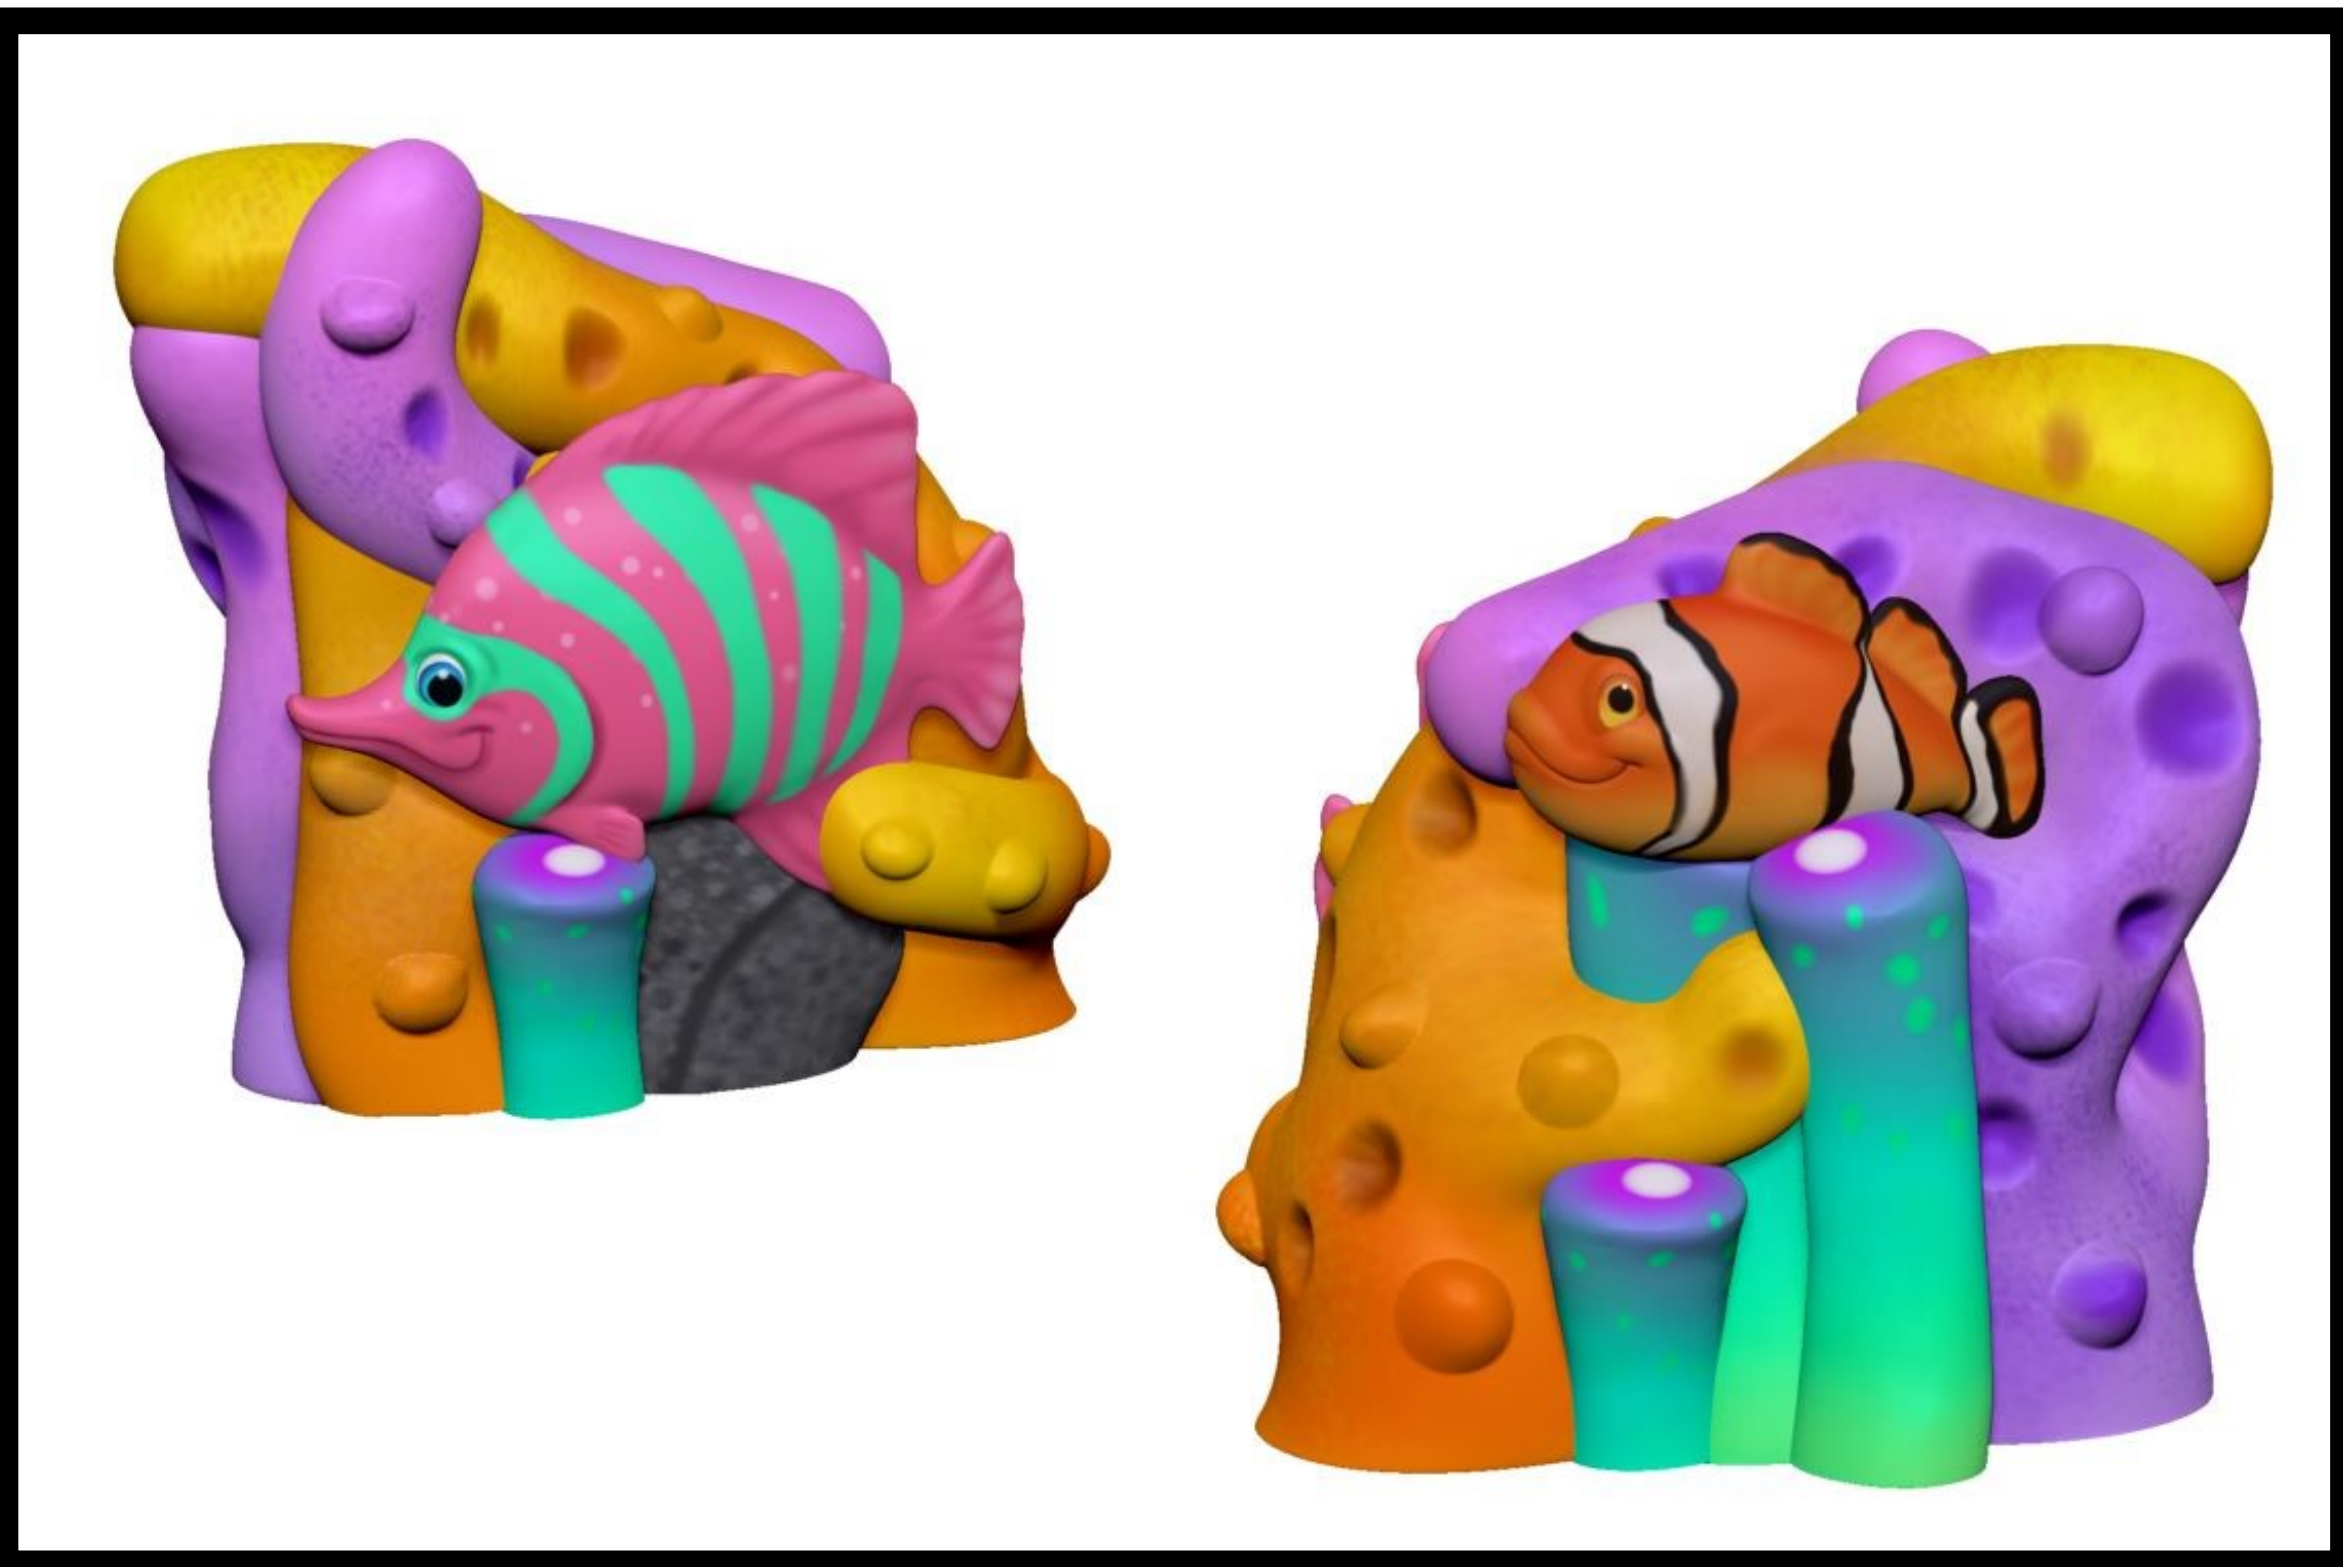

Kamijima Park Option 1

**48" CUSTOM CORAL
FISH DECK CLIMBER**

**96" Highest deck
CUSTOM CORAL
FISH**