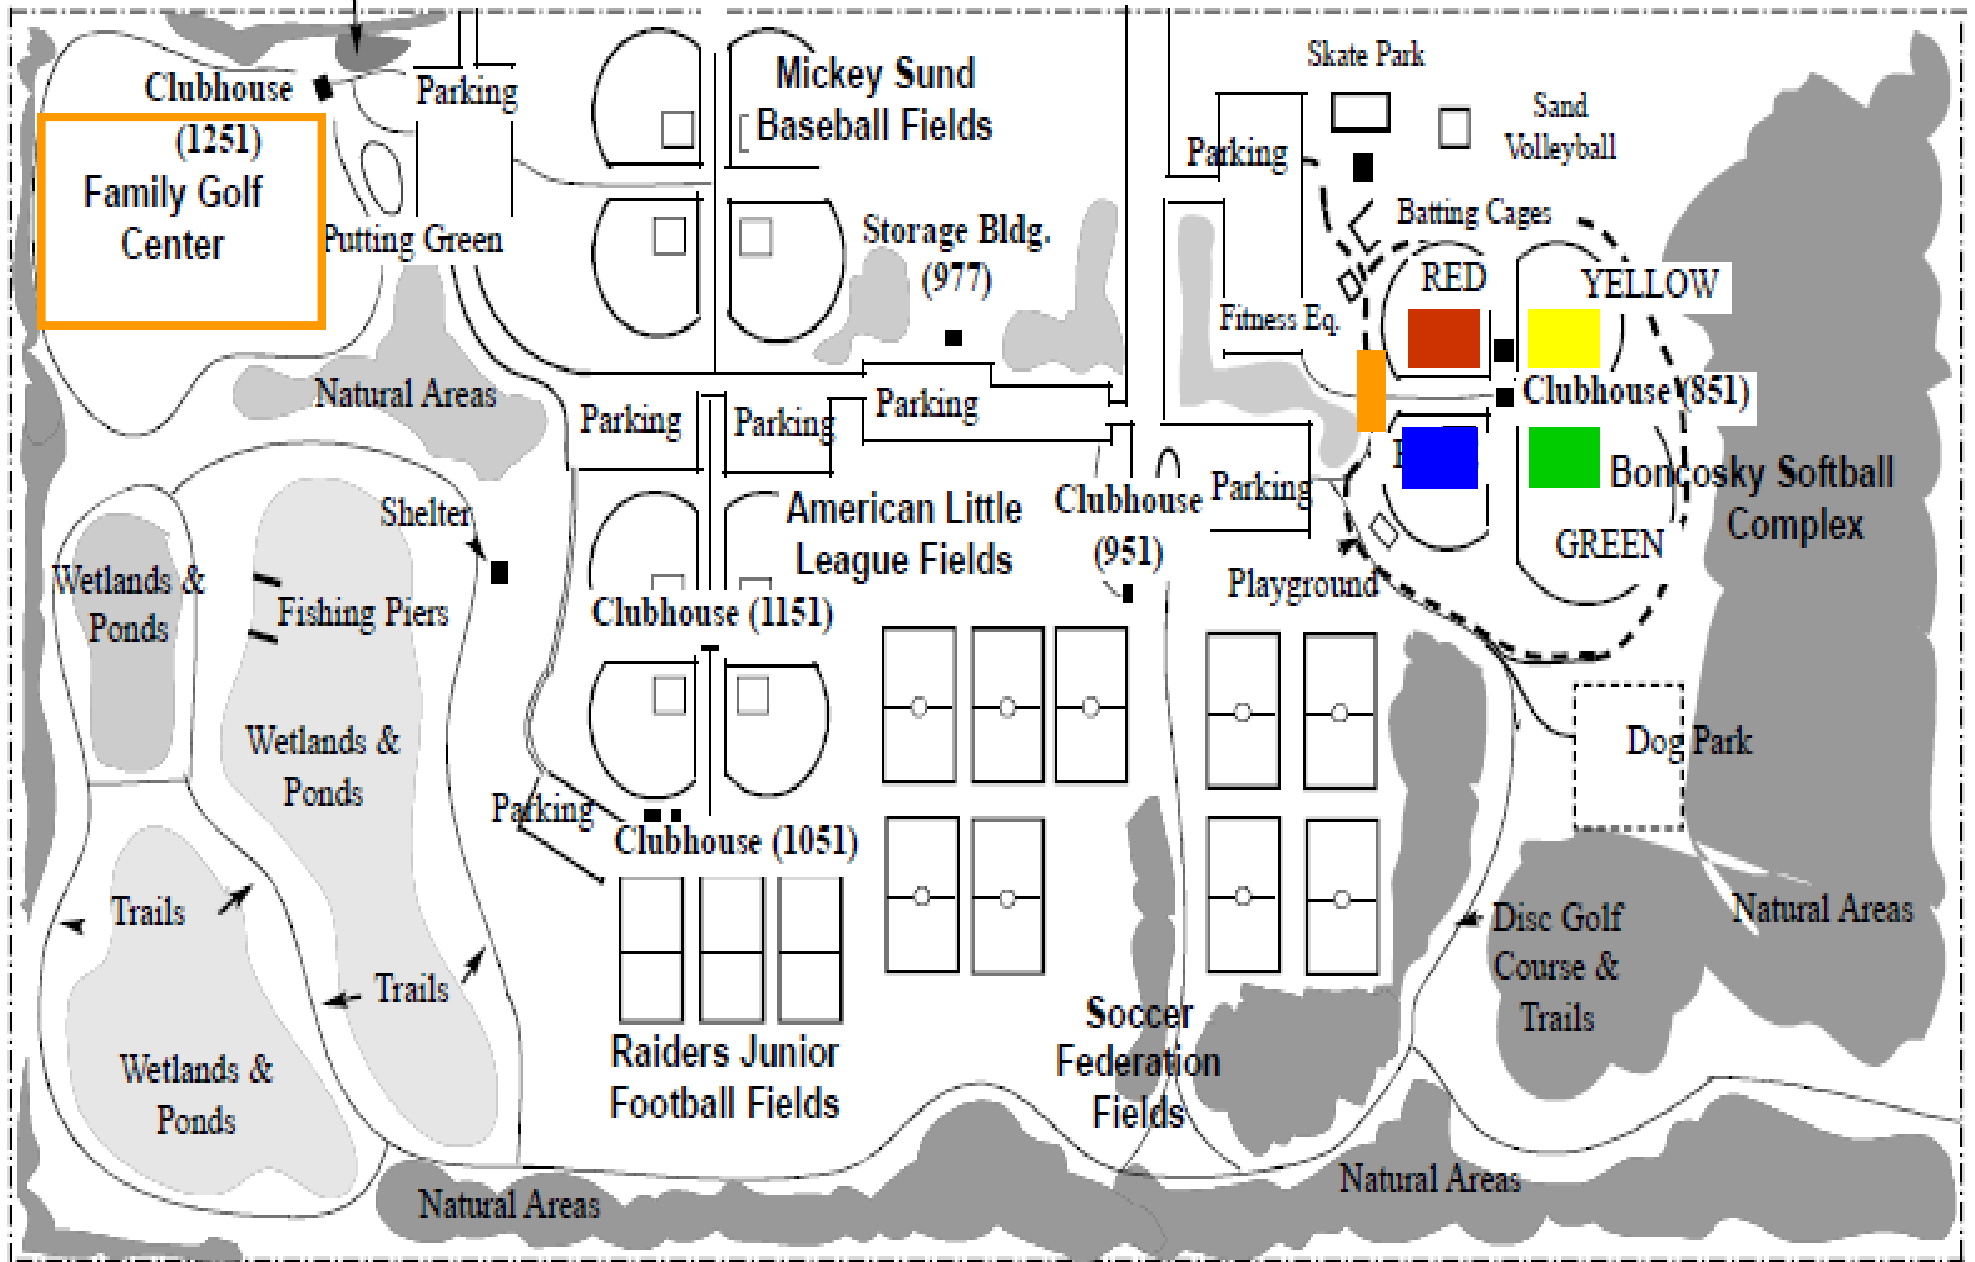

Mini Golf Course

IL Route 176

NOT TO SCALE

LIPPOLD PARK